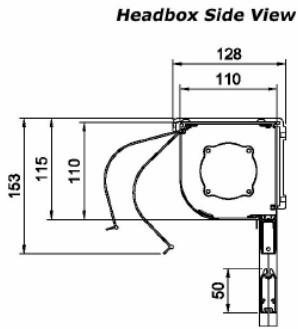

KENSINGTON

SOLSHADE 830 DIMOUT BLIND SYSTEM

Product Information

- Technically advanced chain-operated blind with over 20 years' experience in dim-out blinds.
- Choice of three cassette headboxes depending on drop and thickness of fabric,
- ensuring smallest dimensions of system possible commensurate with efficient operation.
- Black white or Grey frame as standard; silver and colours are available to special quote.
- Choice of FR blackout fabrics.
- Choice of side profiles depending on installation requirements.
- Extra robust side zip option

Control options

110mm Headbox

Showing Bottom Rail Dimension When Fully Up

110mm Headbox Type Round

Face Fix Guide

Side Fix Guide