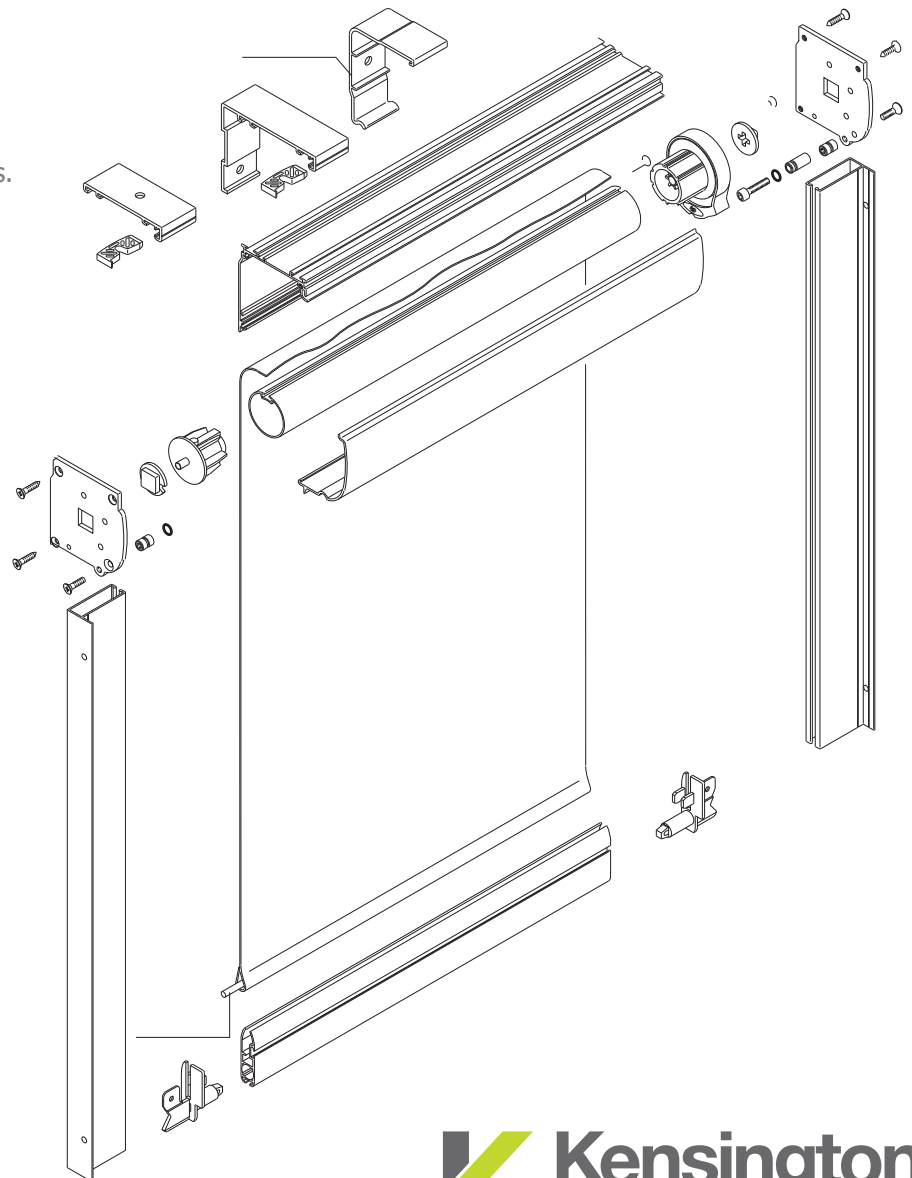

KENSINGTON

SOLSHADE 830 DIMOUT BLIND SYSTEM

Product Information

- Technically advanced chain-operated blind with over 20 years' experience in dim-out blinds.
- Choice of three cassette headboxes depending on drop and thickness of fabric,
- ensuring smallest dimensions of system possible commensurate with efficient operation.
- Black white or Grey frame as standard; silver and colours are available to special quote.
- Choice of FR blackout fabrics.
- Choice of side profiles depending on installation requirements.
- Extra robust side zip option

Control options

110mm Headbox

Showing Bottom Rail Dimension When Fully Up

110mm Headbox Type Round

Face Fix Guide

Side Fix Guide