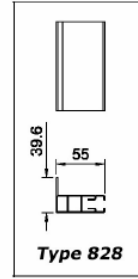

Control options

110mm Headbox

Showing Bottom Rail Dimension When Fully Up

110mm Headbox Type Round

Face Fix Guide

Side Fix Guide