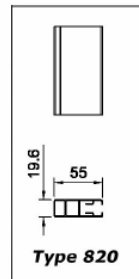

Control options

110mm Headbox

Showing Bottom Rail Dimension When Fully Up

110mm Headbox Type Round

Face Fix Guide

Side Fix Guide