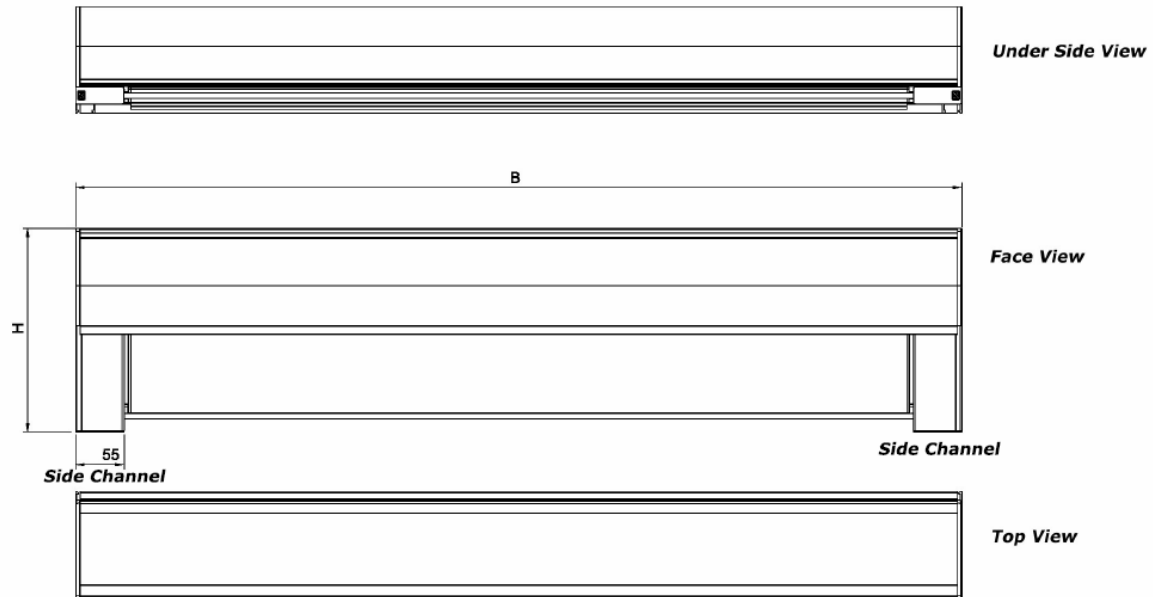

KENSINGTON

SOLSHADE 830 DIMOUT BLIND SYSTEM

Product Information

- Technically advanced chain-operated blind with over 20 years' experience in dim-out blinds.
- Choice of three cassette headboxes depending on drop and thickness of fabric,
- ensuring smallest dimensions of system possible commensurate with efficient operation.
- Black white or Grey frame as standard; silver and colours are available to special quote.
- Choice of FR blackout fabrics.
- Choice of side profiles depending on installation requirements.
- Extra robust side zip option

Control options

110mm Headbox

Showing Bottom Rail Dimension When Fully Up

110mm Headbox Type Round

Face Fix Guide

Side Fix Guide